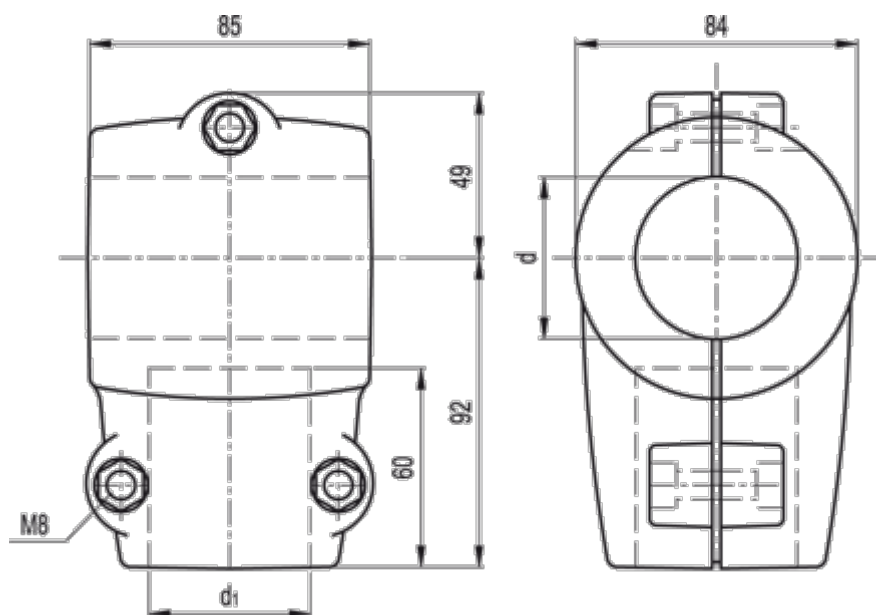

Data Sheet

Article number: 2310419638

Description: E+G Connection joint
GC.60-48-A

Measures

d (inch) = 2 Gas
d1 (inch) = 1 1/2 Gas
d1 (mm) = 48.3
d mm = 60.3
Weight (g) = 370